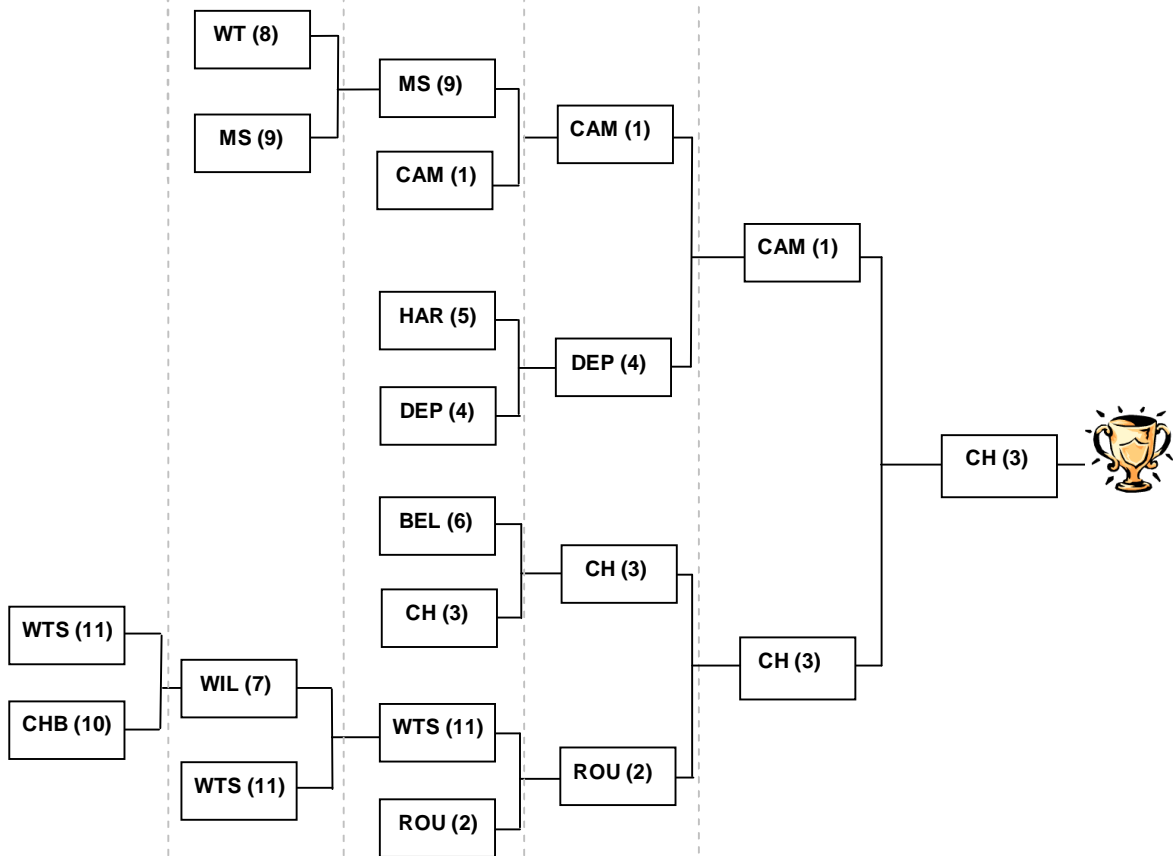

2013 TRICOUNTY BASEBALL PLAYOFFS

IN-GAME -
Sun July 28

IN-GAMES -
Mon July 29

QTR'S -
Tues July 30
Wed July 31
Thurs Aug 1

SEMI'S -
Sat Aug 3
Sun Aug 4
Mon Aug 5

FINALS -
Wed Aug 7
Thurs Aug 8
Fri Aug 9

BEL-Belmawr CAM-Camden CH-Cherry Hill CHB-Cherry Hill Babe Ruth DEP-Deptford
 HAR-Hardenberg MS-Maple Shade ROU-Roughriders WIL-Williamstown WT-Washington Twp
 WTS-Washington Twp Senators