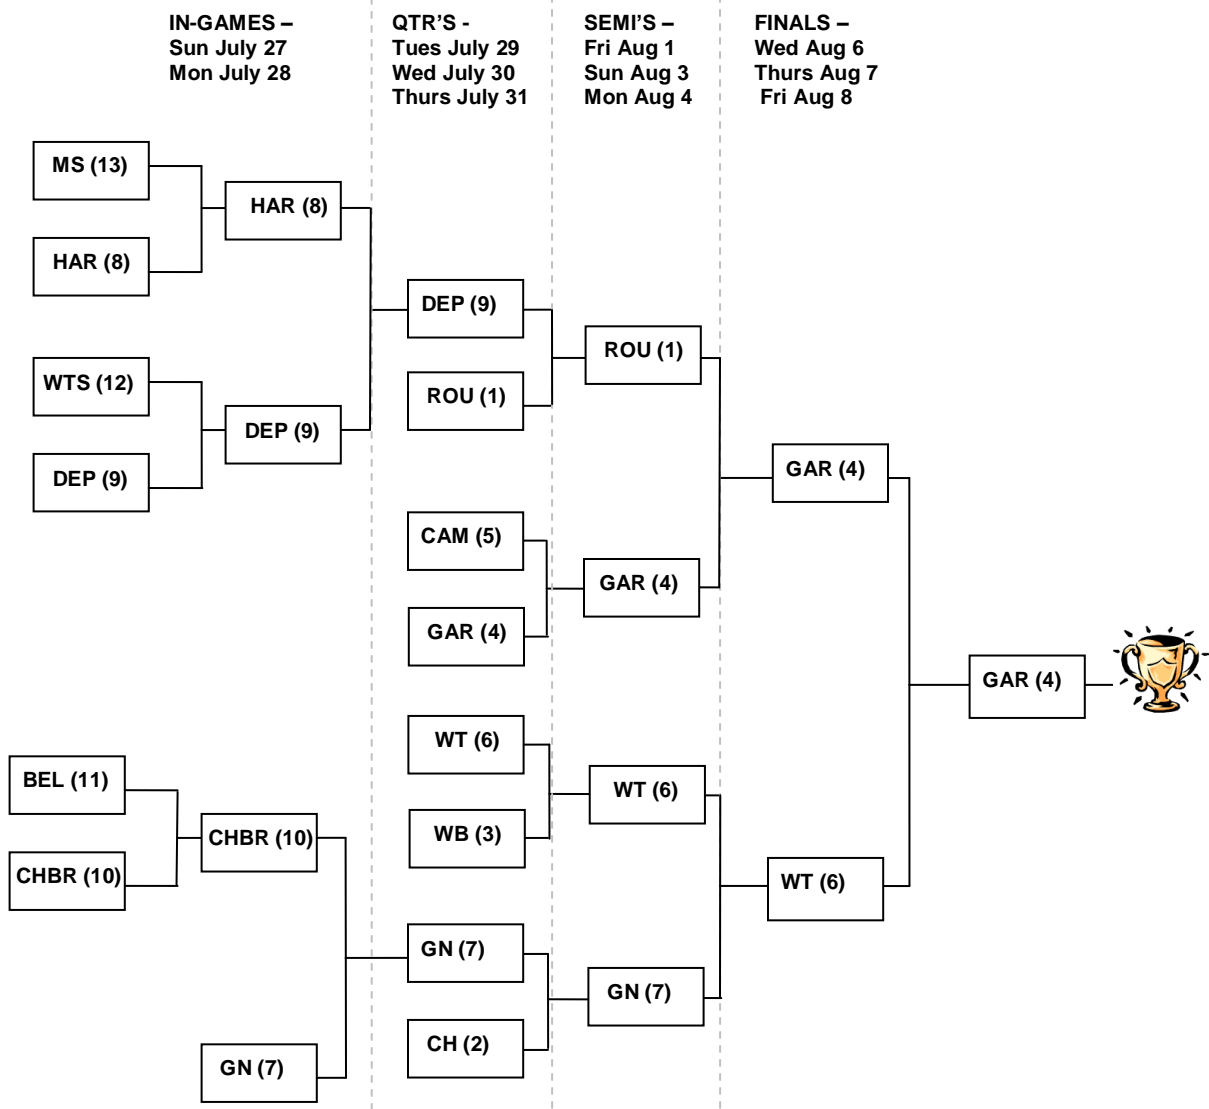

2014 TRICOUNTY BASEBALL PLAYOFFS

BEL-Belmawr CAM-Camden CH-Cherry Hill CHBR-Cherry Hill Babe Ruth DEP-Deptford GN-Golden Nugget
 GAR-Garton's GN-Golden Nugget HAR-Hardenbergh MS-Maple Shade ROU-Roughriders
 WT-Washington Twp WTS-WT Sens